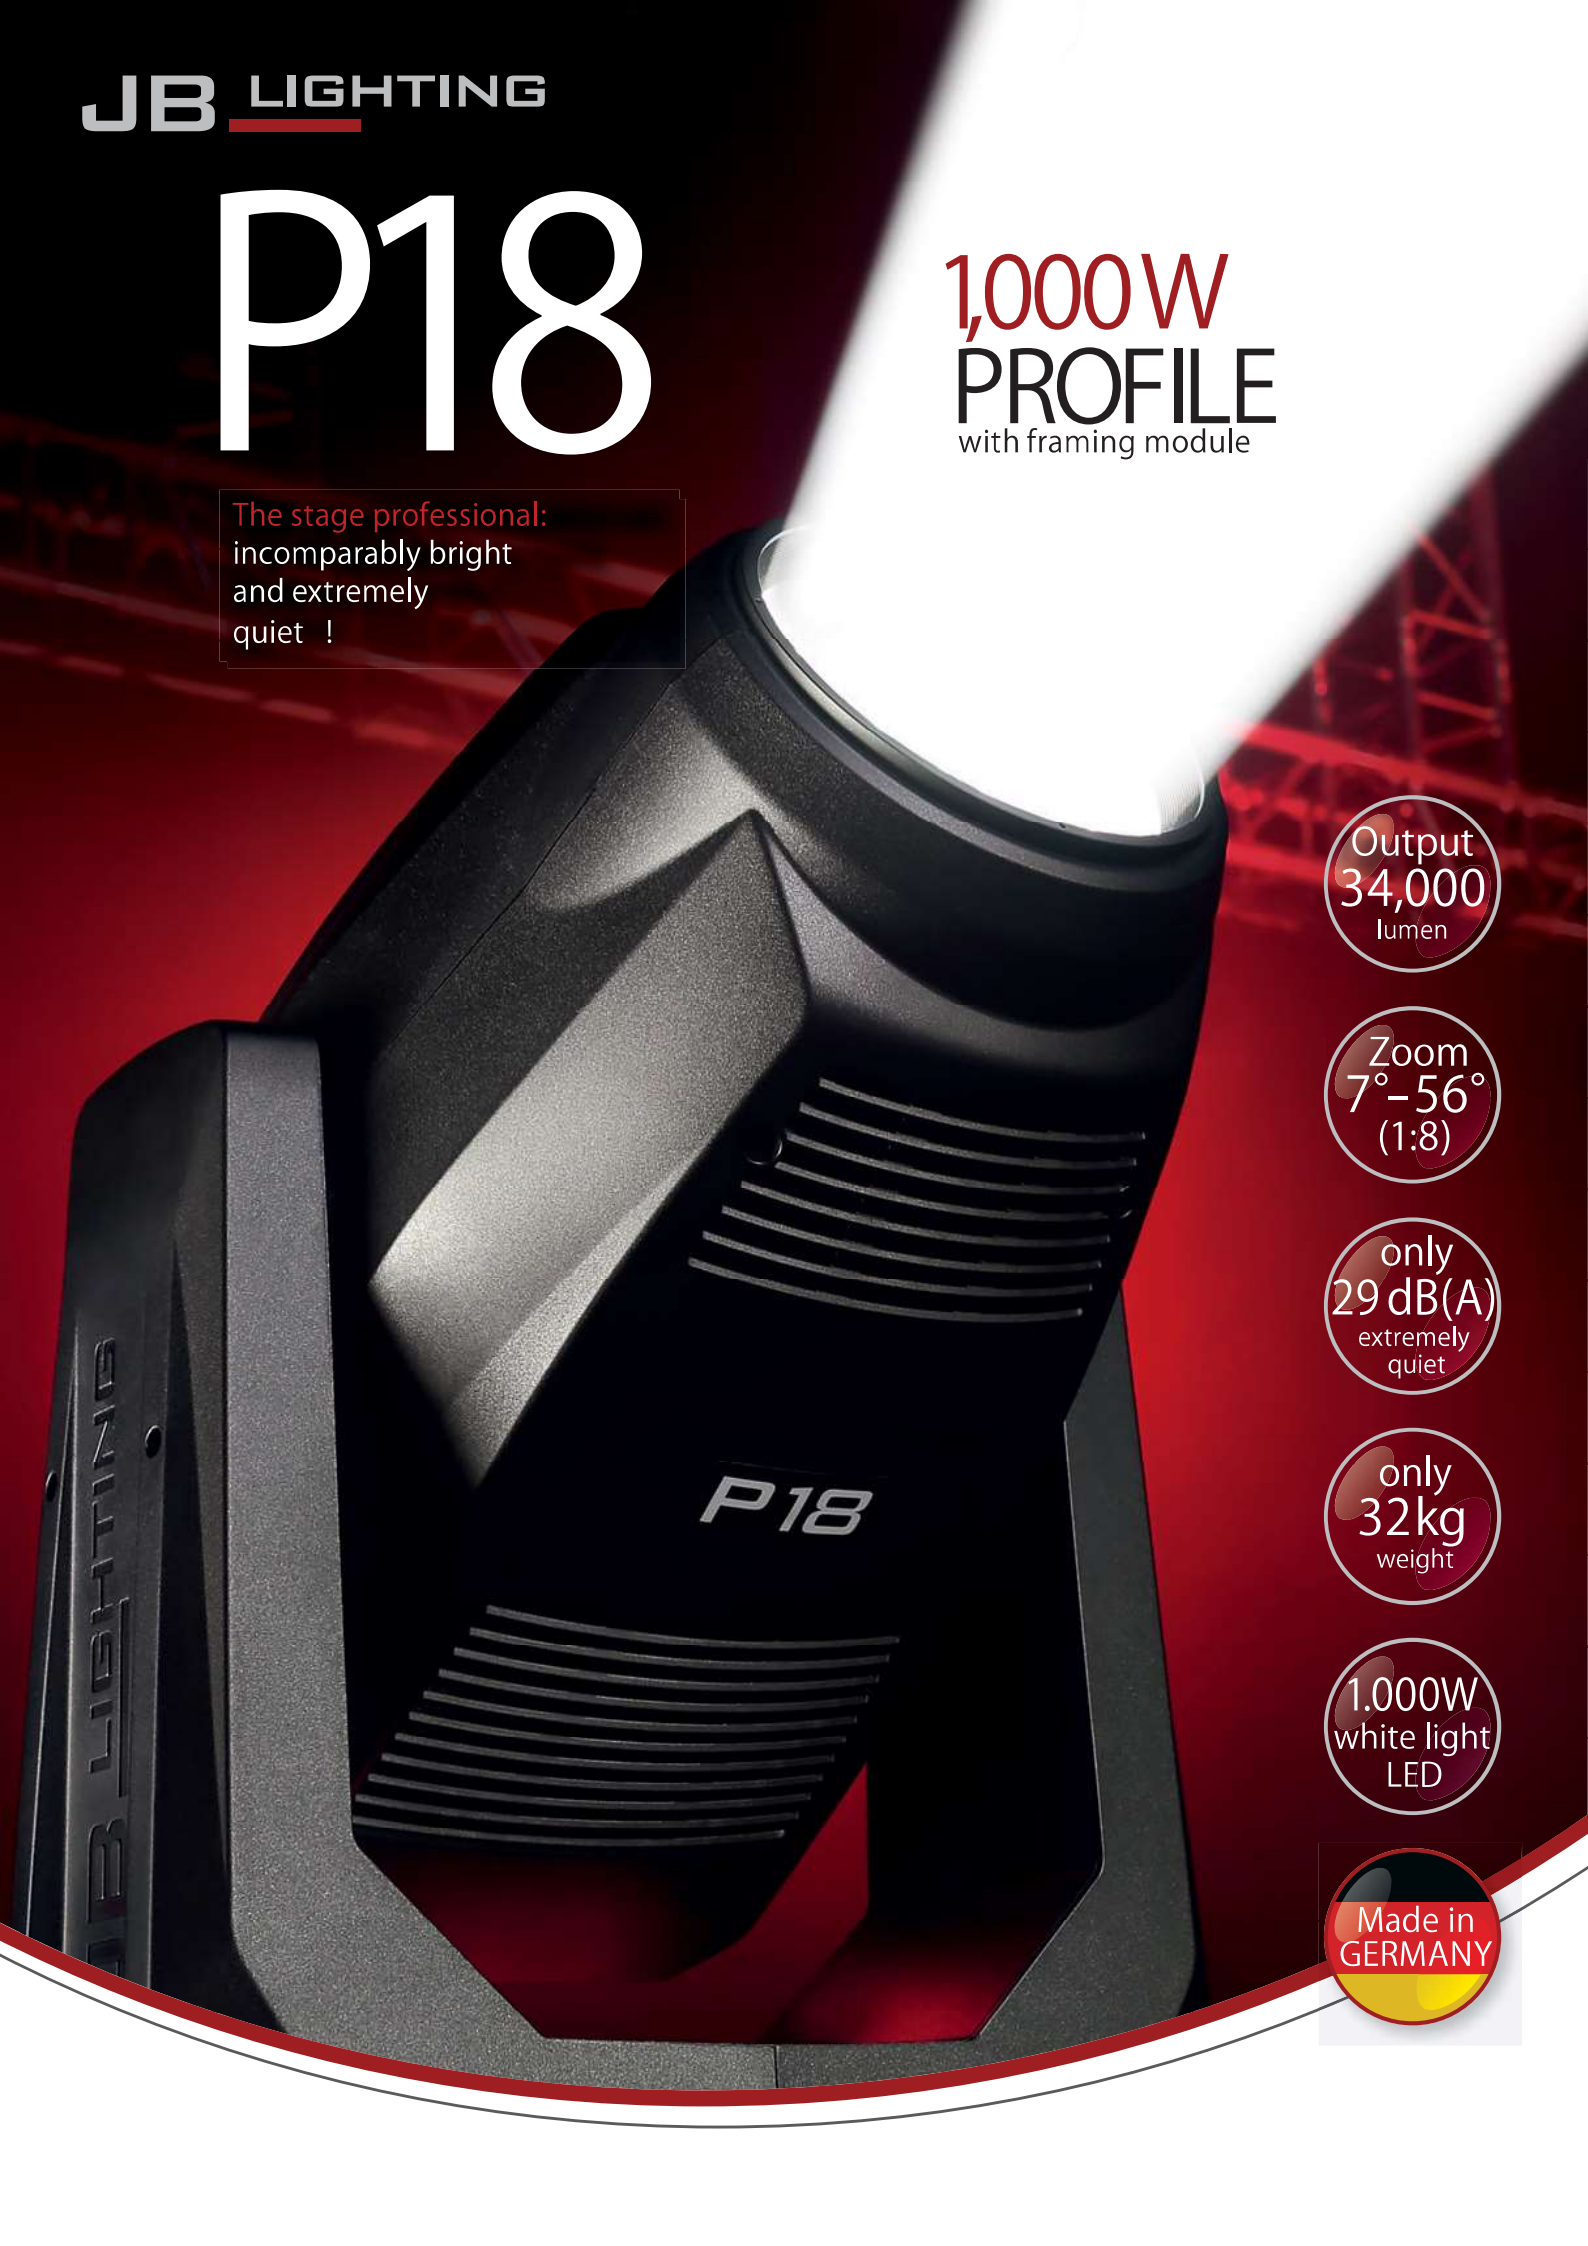

JB LIGHTING

P18

1,000 W
PROFILE
with framing module

The stage professional:
incomparably bright
and extremely
quiet !

Output
34,000
lumen

Zoom
7°-56°
(1:8)

only
29 dB(A)
extremely
quiet

only
32kg
weight

1.000W
white light
LED

Made in
GERMANY

Technical specifications:

Optics and light source

- 1000W ホワイトライトLEDモジュール
- >20,000 h ライフ時間
- フリッカーフリー オペレーション, camera mode 100 Hz - 3 kHz
- ズームレンジ: 7° - 56° (1 : 8)